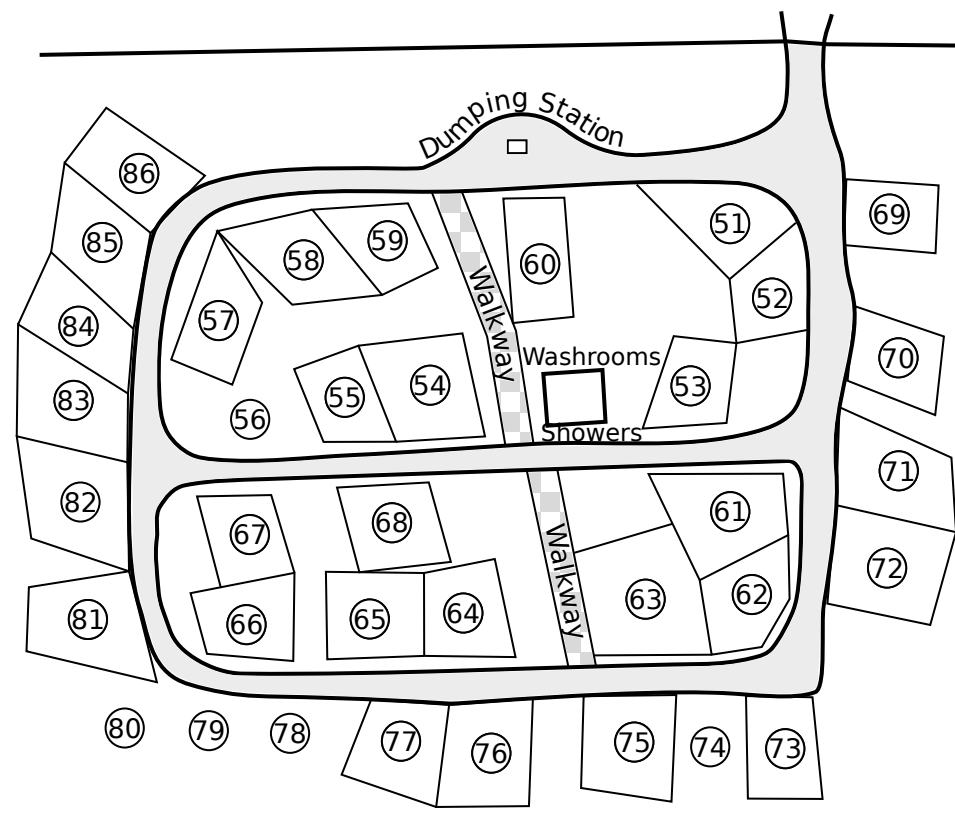

← To Rte. 635

NB HIGHWAY 636

→ HARVEY STATION  
(10.6 Km, 6 mi)

# LAKE GEORGE FAMILY CAMPGROUND

1066 Rte 636  
P.O. Box 257  
Harvey, NB  
E6K 3W9  
506-366-2933